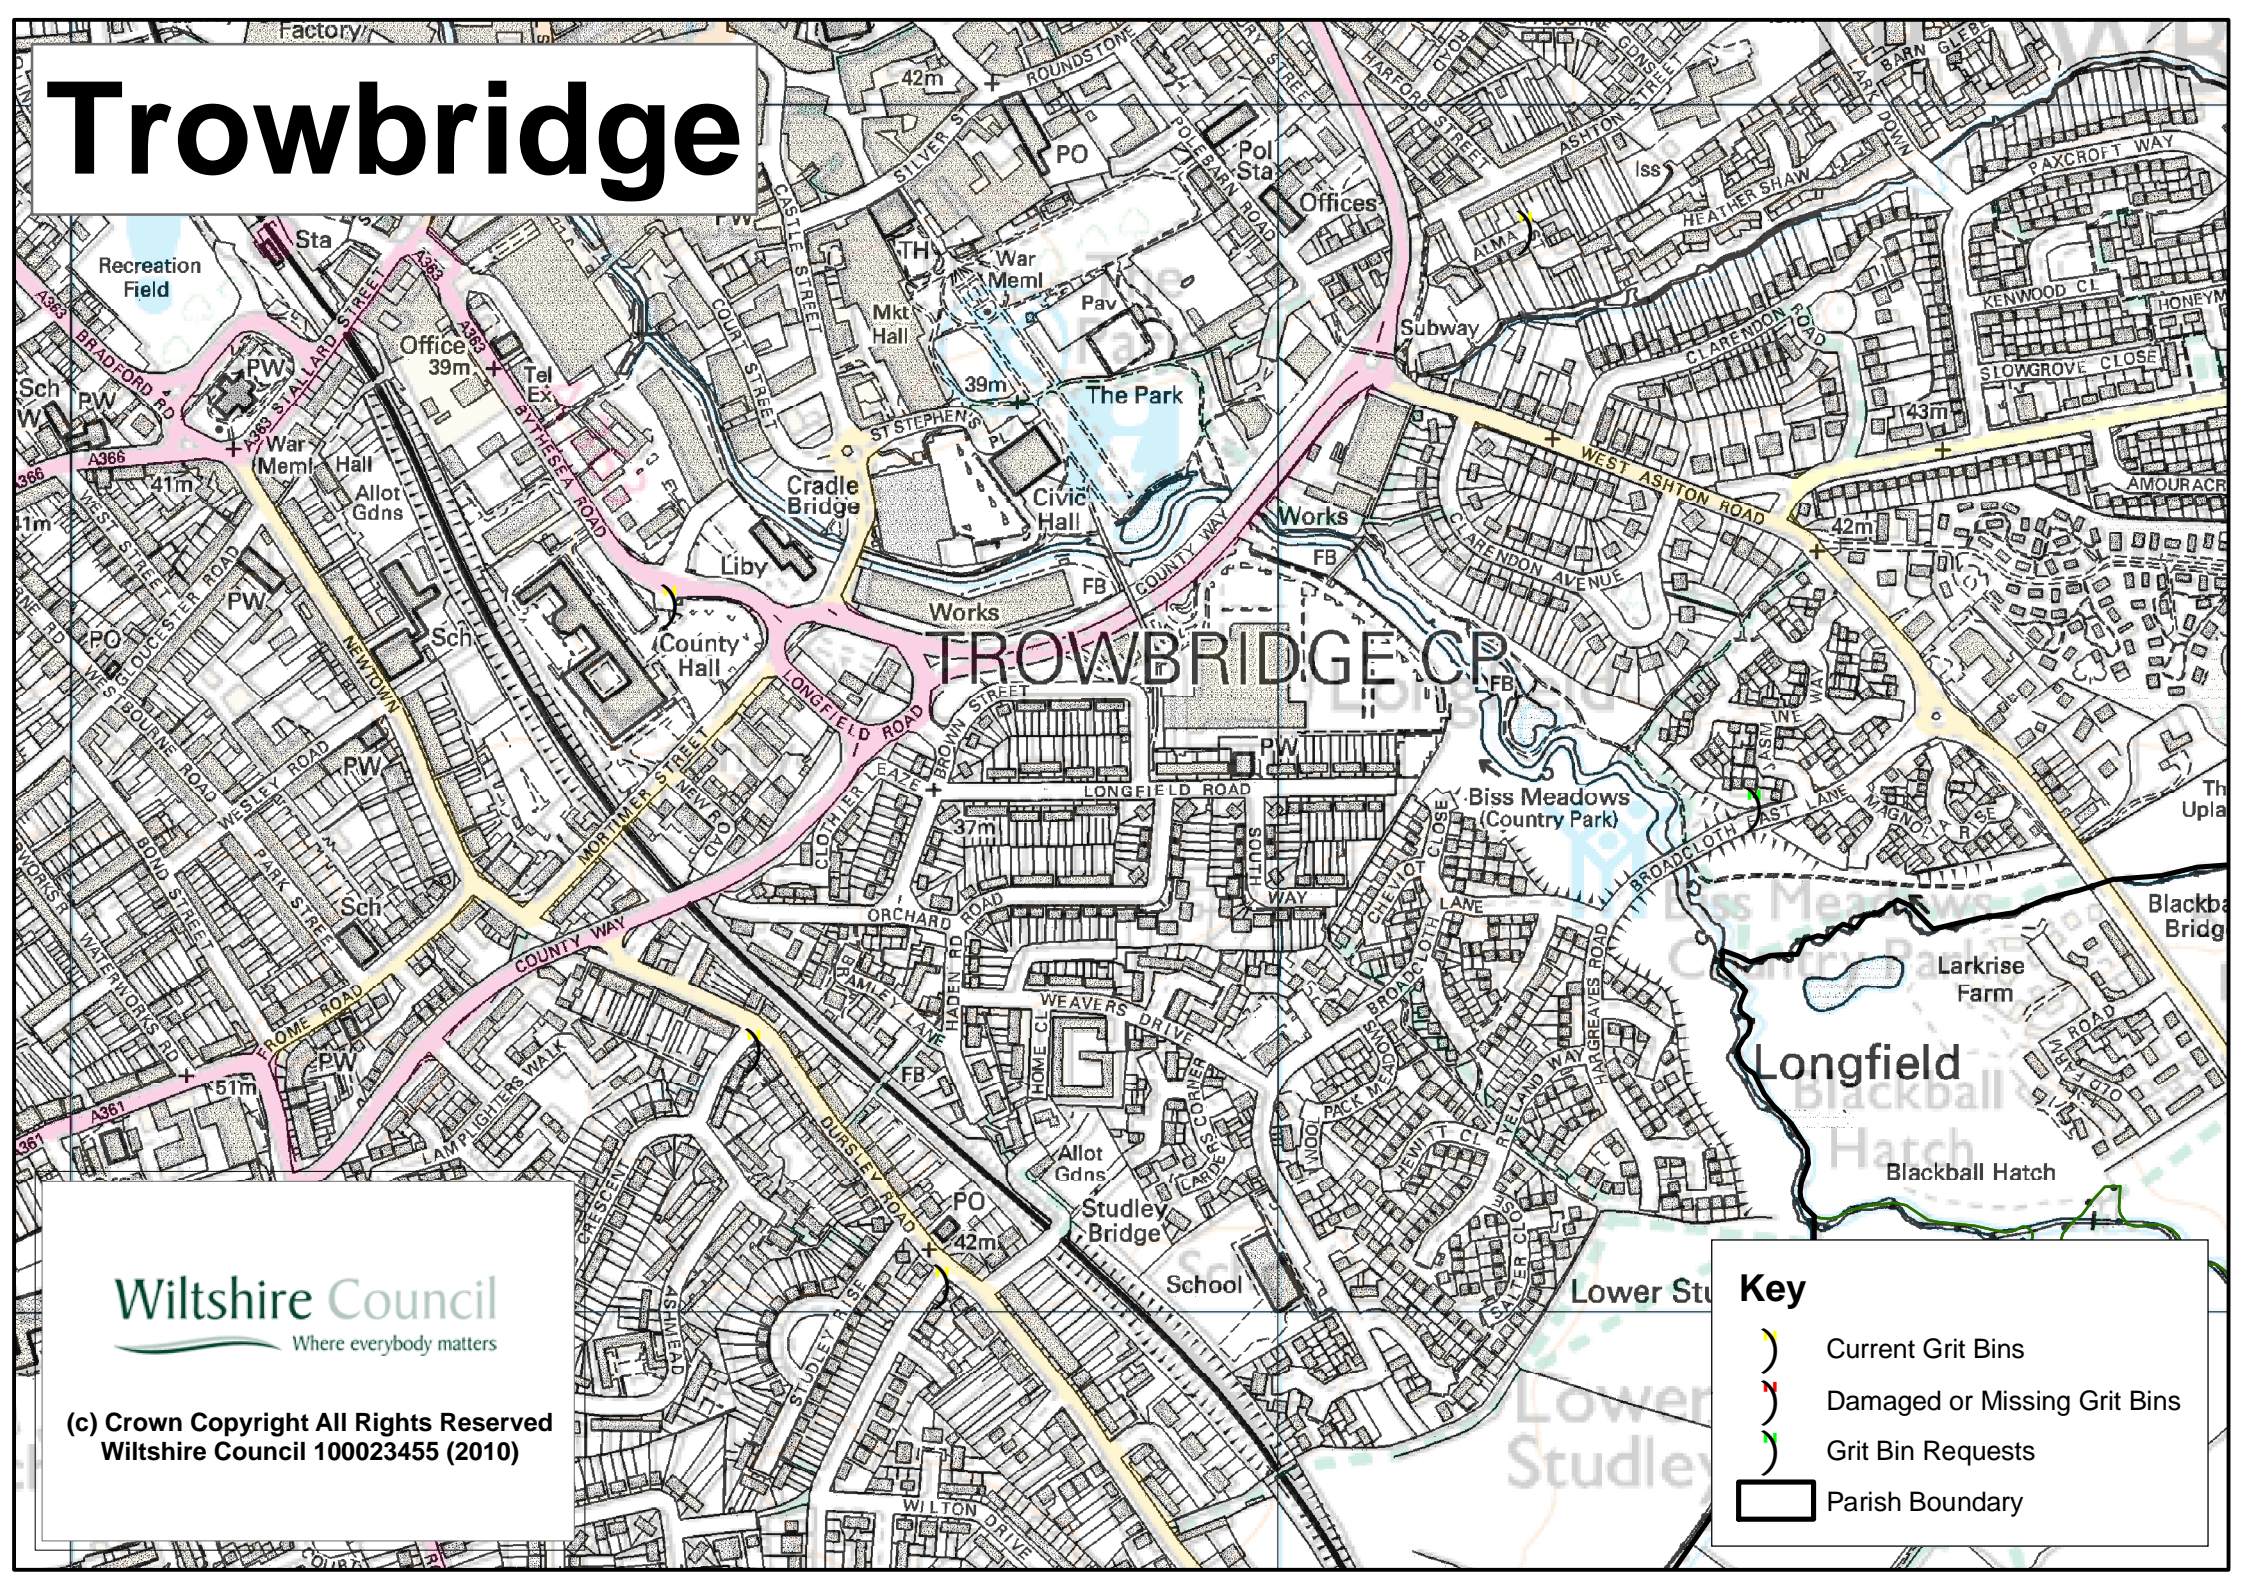

Trowbridge

Wiltshire Council
Where everybody matters

(c) Crown Copyright All Rights Reserved
Wiltshire Council 100023455 (2010)

Key

-  Current Grit Bins
-  Damaged or Missing Grit Bins
-  Grit Bin Requests
-  Parish Boundary